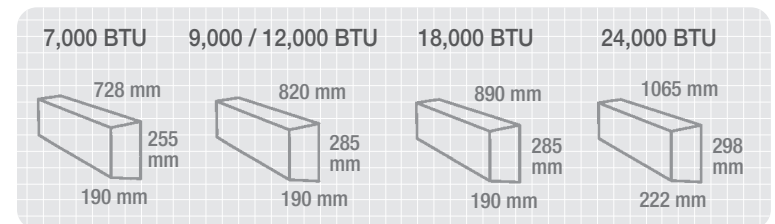

Available Colors & Dimensions

Gray

Light Blue

Remote Control & Outdoor Unit