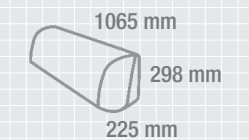

Available Colors & Dimensions

Silver

Blue

7,000 BTU

9,000 / 12,000 BTU

18,000 BTU

24,000BTU

Remote Control & Outdoor Unit