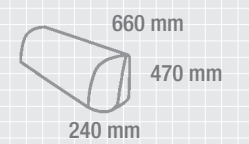

Available Colors & Dimensions

Silver

Blue

7,000 BTU

9,000 / 12,000 BTU

18,000 BTU

24,000BTU

Remote Control & Outdoor Unit