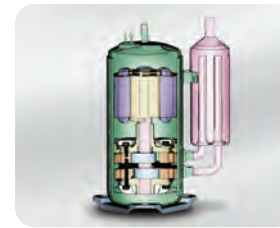

Additional Features

Twin BLDC compressor

Twin BLDC Rotary compressor extremely reduces vibration of outdoor unit by 40%.

- Smart saver
- Auto changeover
- Anti corrosion fin