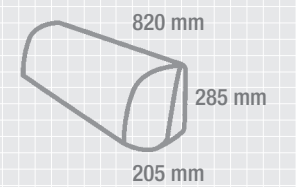

Available Colors & Dimensions

Blue

Silver

White

9,000BTU / 12,000 BTU

18,000 BTU / 24,000 BTU

Remote Control & Outdoor Unit

Inverter