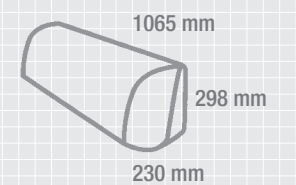

Available Colors & Dimensions

Blue

Silver

White

9,000BTU / 12,000 BTU

18,000 BTU / 24,000 BTU

Remote Control & Outdoor Unit

Inverter