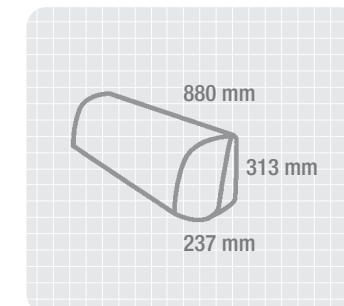

- Auto changeover
- Anti corrosion fin

Available Colors & Dimensions

Remote Control & Outdoor Unit

Inverter

9K BTU

12K BTU

18K BTU

Maximum Cooling, Minimum Energy