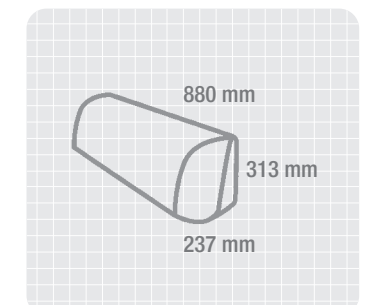

Available Colors & Dimensions