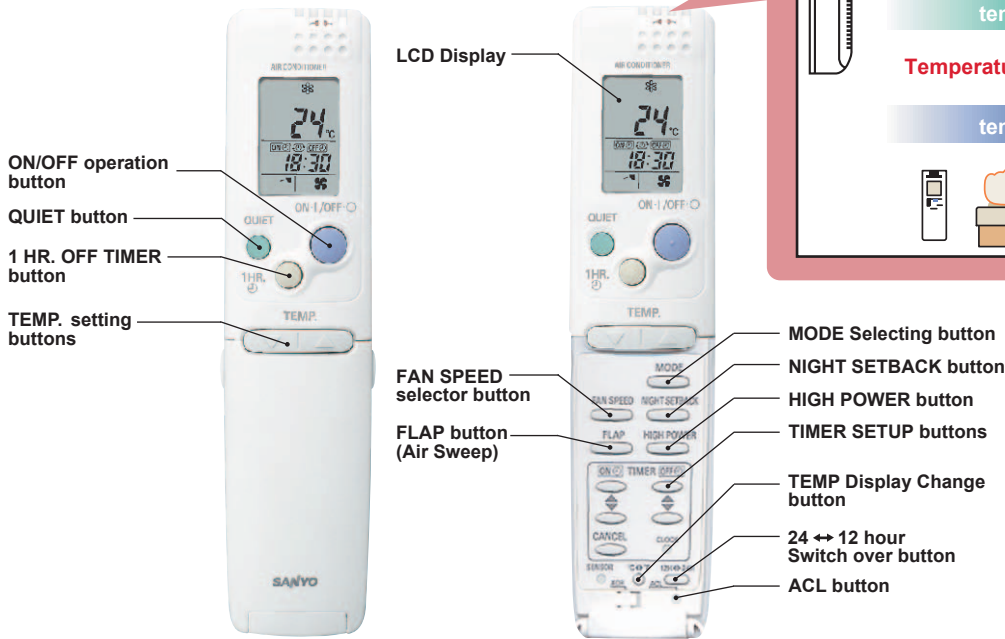

SAP-KR74E/EH, SAP-KR94E/EH, SAP-KR124E/EH

The unit with the new wireless remote control features the convenience of diverse functions.

Wireless Remote Controller

Built-in Temperature sensor remote controller provides you with more comfort.