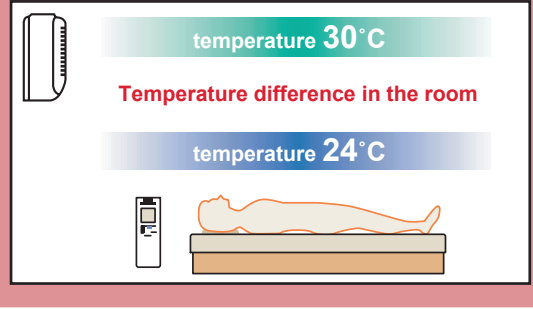

SAP-KR74E/EH, SAP-KR94E/EH, SAP-KR124E/EH

The unit with the new wireless remote control features the convenience of diverse functions.

Wireless Remote Controller

Built-in Temperature sensor remote controller provides you with more comfort.